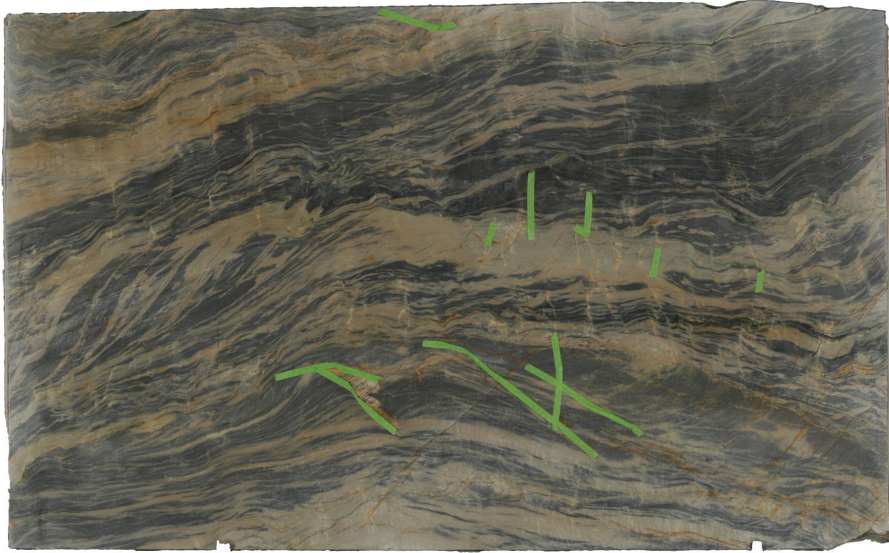

Bora Bora

Slab Details

Material	Quartzite
Thickness:	3 cm
Length:	130.91 in
Width:	81.08 in
Item ID:	52406
Rack:	W19

Down East Fabrication

Phone: (717) 790-6040 Address: 601 South 10th Street Allentown, PA 18103