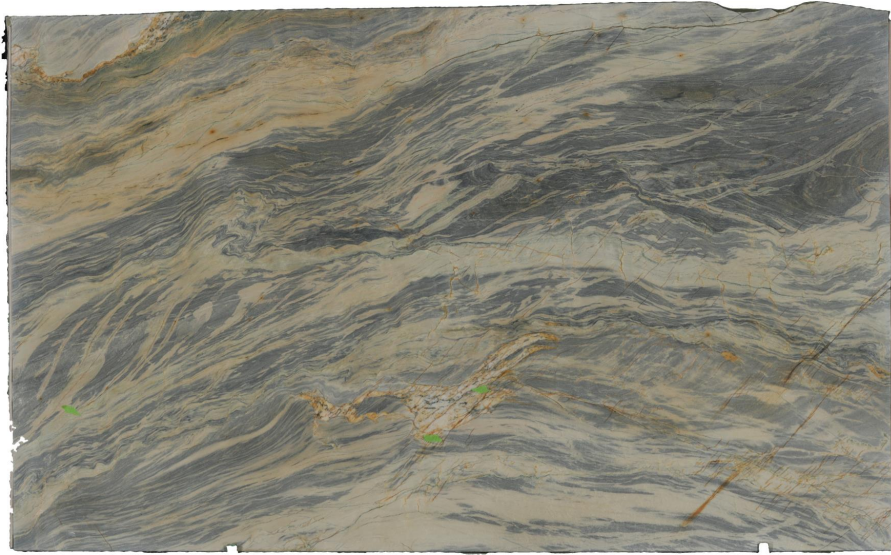

Bora Bora

Slab Details

Material	Quartzite
Thickness:	3 cm
Length:	131.52 in
Width:	81.17 in
Item ID:	52408
Rack:	C55

Down East Fabrication

Phone: (717) 790-6040 Address: 601 South 10th Street Allentown, PA 18103