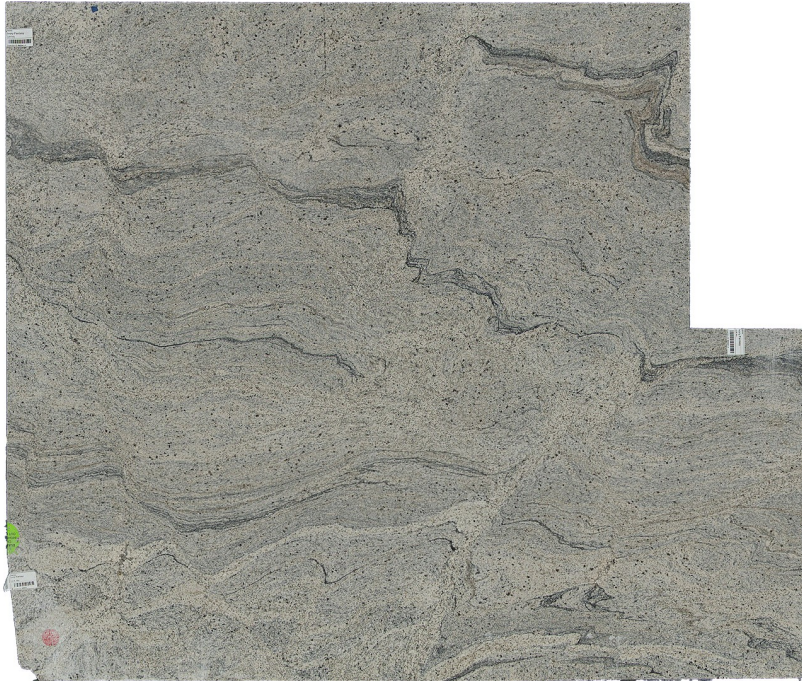

## Ivory Fantasy

### Slab Details

---

Material	Granite
Thickness:	3 CM
Usable Area:	43.5 sq.Ft.
Length:	91.94 in
Width:	77.43 in
Item ID:	56034-1-1
Rack:	B22