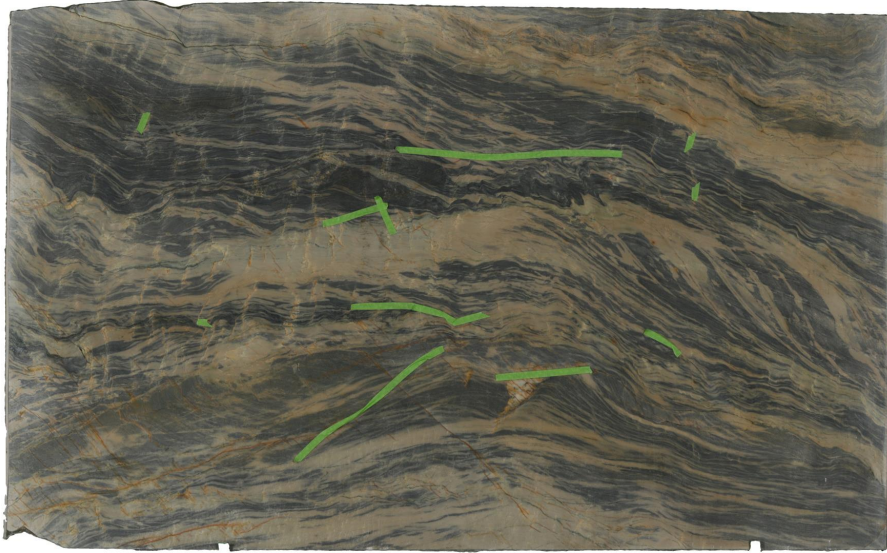

Bora Bora

Slab Details

Material	Quartzite
Thickness:	3 cm
Length:	130.66 in
Width:	81.16 in
Item ID:	52407
Rack:	W19

Down East Fabrication

Phone: (717) 790-6040 Address: 601 South 10th Street Allentown, PA 18103