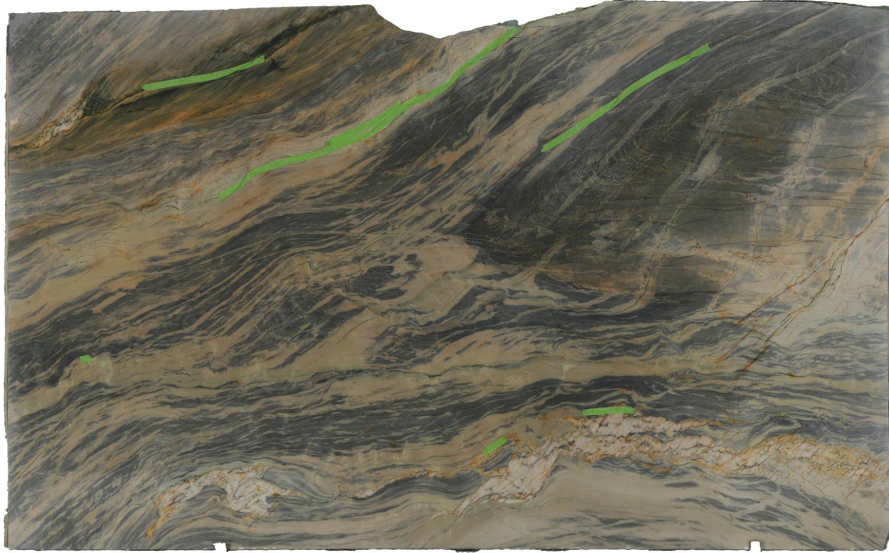

Bora Bora

Slab Details

Material	Quartzite
Thickness:	3 cm
Length:	130.26 in
Width:	80.72 in
Item ID:	52409
Rack:	W19

Down East Fabrication

Phone: (717) 790-6040 Address: 601 South 10th Street Allentown, PA 18103