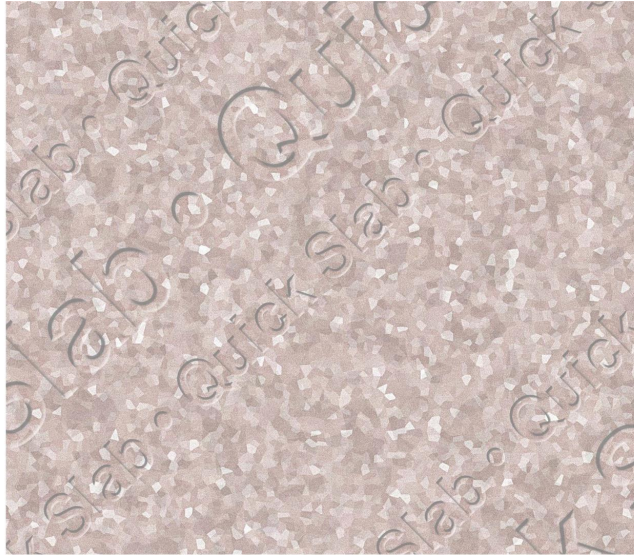

## Misty Carrera

### Slab Details

---

Material	CeasarStone
Thickness:	3 cm
Length:	59.57 in
Width:	51.82 in
Item ID:	19907-1
Rack:	A40