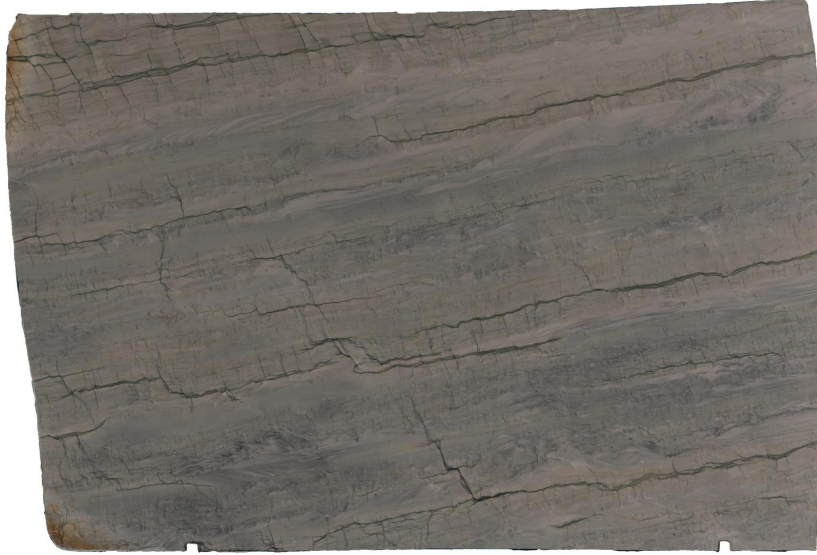

Ocean Blue

Slab Details

Material	Quartzite
Thickness:	3 cm
Length:	120.6 in
Width:	81.15 in
Item ID:	102012
Rack:	C61

Down East Fabrication

Phone: (717) 790-6040 Address: 601 South 10th Street Allentown, PA 18103