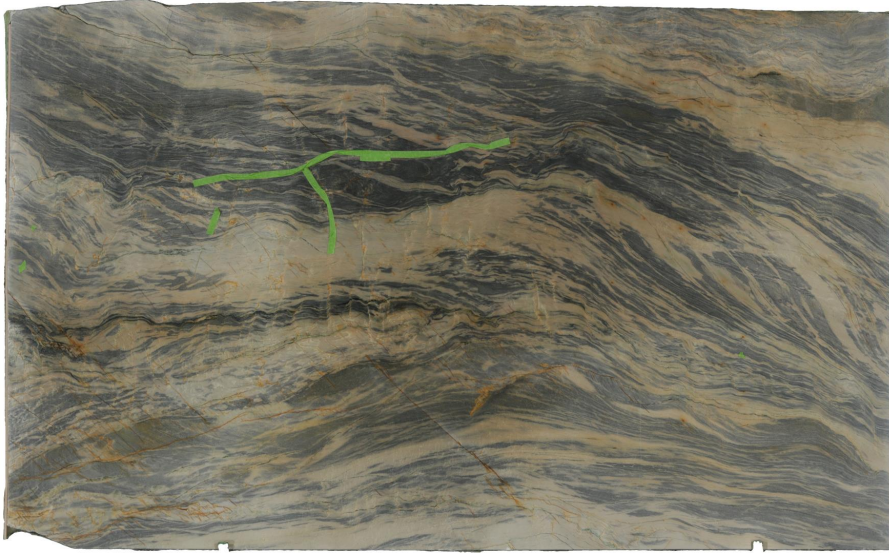

## Bora Bora

### Slab Details

---

Material	Quartzite
Thickness:	3 cm
Length:	130.42 in
Width:	80.79 in
Item ID:	52404
Rack:	W19