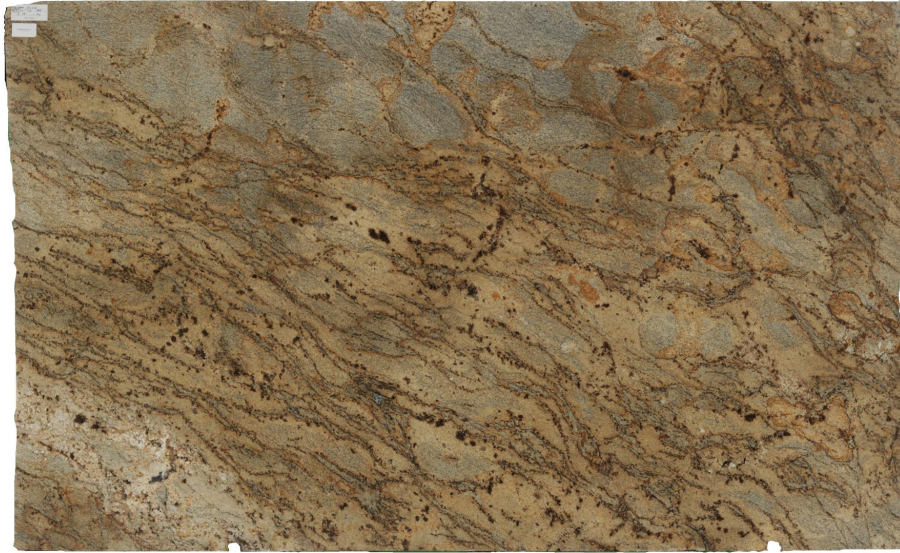

Golden Crystal

Slab Details

Material	Granite
Thickness:	3 cm
Length:	130.93 in
Width:	79.98 in
Item ID:	52320
Rack:	W6

Down East Fabrication

Phone: (717) 790-6040 Address: 601 South 10th Street Allentown, PA 18103