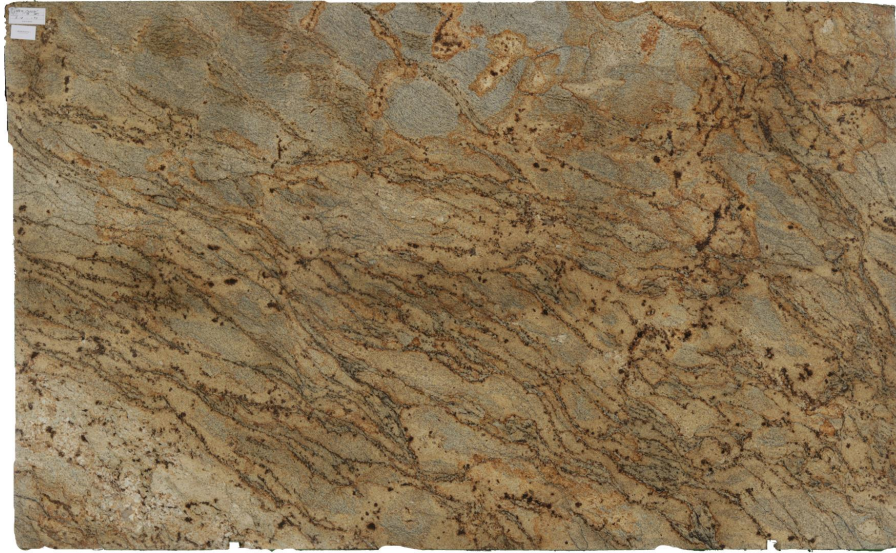

Golden Crystal

Slab Details

Material	Granite
Thickness:	3 cm
Length:	130.86 in
Width:	80.31 in
Item ID:	52318
Rack:	W6

Down East Fabrication

Phone: (717) 790-6040 Address: 601 South 10th Street Allentown, PA 18103