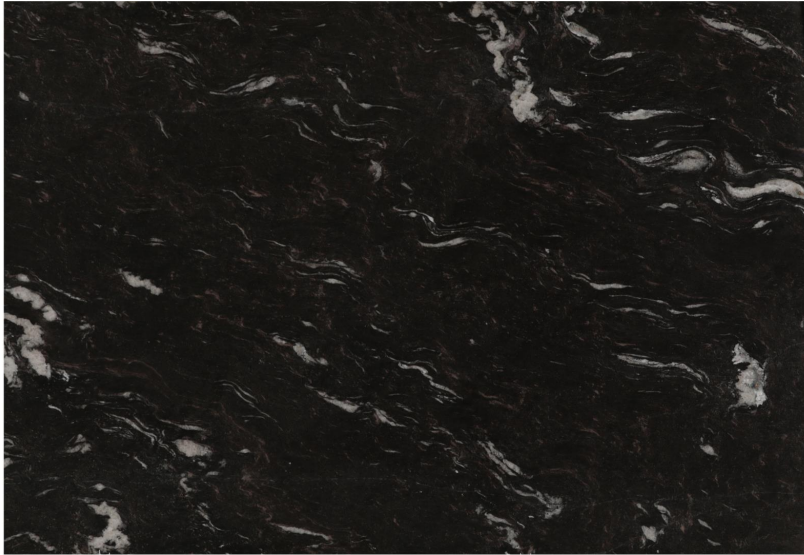

## Cosmic Black

### Slab Details

---

Material	Granite
Thickness:	3 cm
Length:	111.49 in
Width:	76.27 in
Item ID:	33859-1
Rack:	Single2