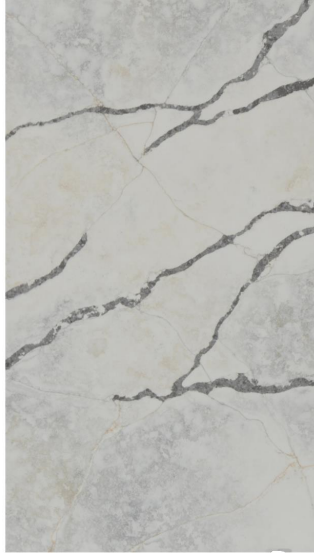

Ijen Azul

Slab Details

| | |
|------------|---------------|
| Material | Pentel Quartz |
| Thickness: | 3 cm |
| Length: | 35.12 in |
| Width: | 61.95 in |
| Item ID: | 106184-1 |
| Rack: | F8 |

Down East Fabrication