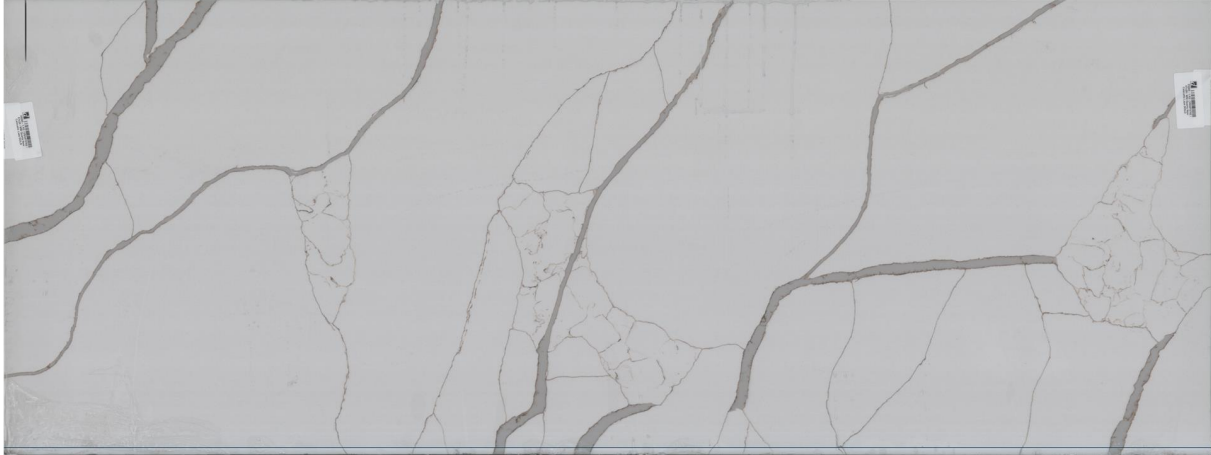

## CALACATTA LAZA GOLD

### Slab Details

---

Material	Quartz
Thickness:	3 cm
Usable Area:	20.2 sq.Ft.
Length:	87.86 in
Width:	33.17 in
Item ID:	DS3475782
Rack:	<a href="http://Bridgeway R">Http://Bridgeway R</a>