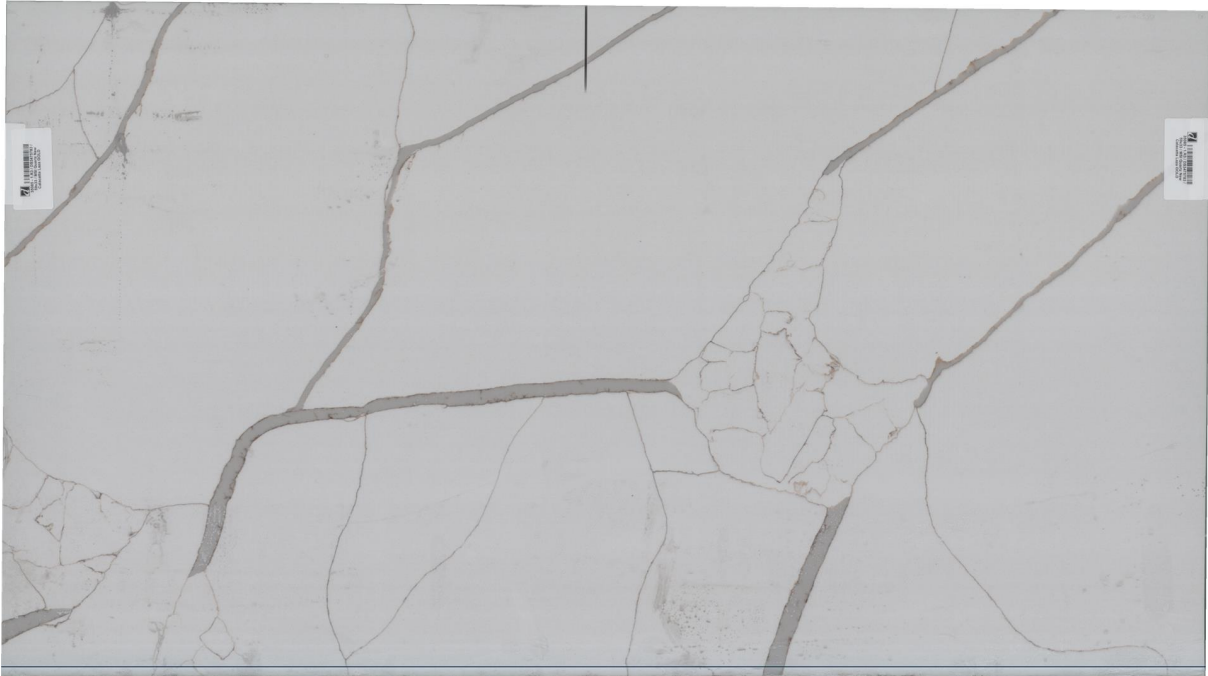

## CALACATTA LAZA GOLD

### Slab Details

---

|              |   |
|--------------|---|
| Material     | Quartz  |
| Thickness:   | 3 cm  |
| Usable Area: | 13.7 sq.Ft.   |
| Length:      | 60.22 in  |
| Width:       | 33.72 in  |
| Item ID:     | DS3475783   |
| Rack:        | <a href="http://Bridgeway H">http://Bridgeway H</a> |