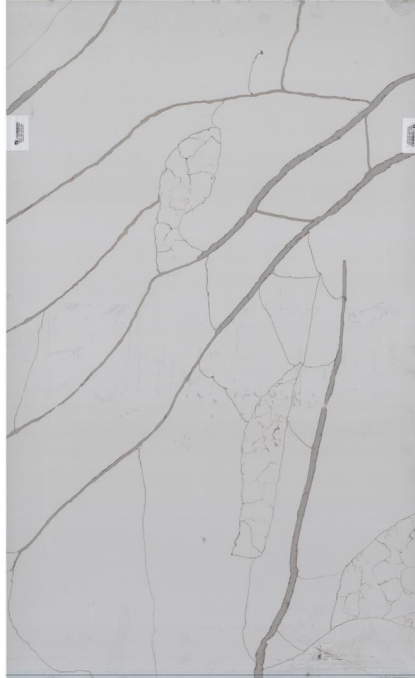

CALACATTA LAZA GOLD

Slab Details

| | |
|--------------|---|
| Material | Quartz |
| Thickness: | 3 cm |
| Usable Area: | 26.1 sq.Ft. |
| Length: | 48.1 in |
| Width: | 78.26 in |
| Item ID: | DS3475780 |
| Rack: | http://Bridgeway Q |