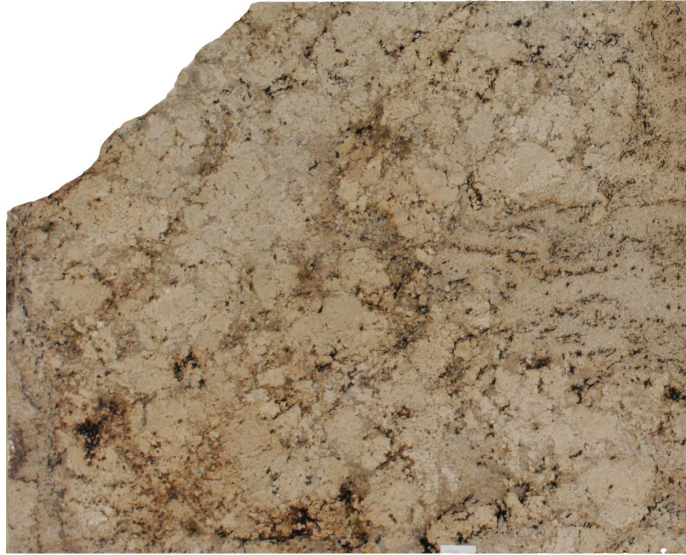

## Crescent Veil Sensa

### Slab Details

---

Material	Granite
Size	78" x 63" 26.4ft <sup>2</sup>
Thickness	3 cm
Inventory ID	15768-1