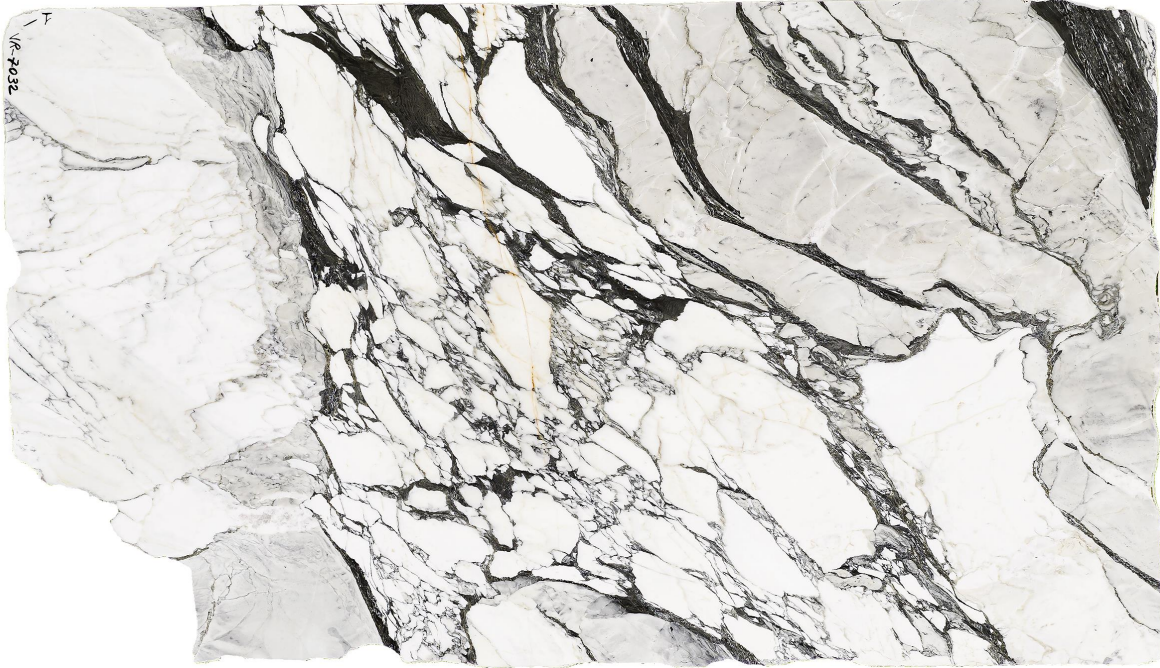

Corchia Paonazzo

Slab Details

Material	Marble
Thickness:	2CM
Finish:	Polished
Size:	123" x 69" 56ft ²
Item ID:	B0363066
Slab#:	1

ATLANTA

129 Armour Drive, Atlanta, GA 30324
404-745-3000

bottegestone.com

CHARLOTTE