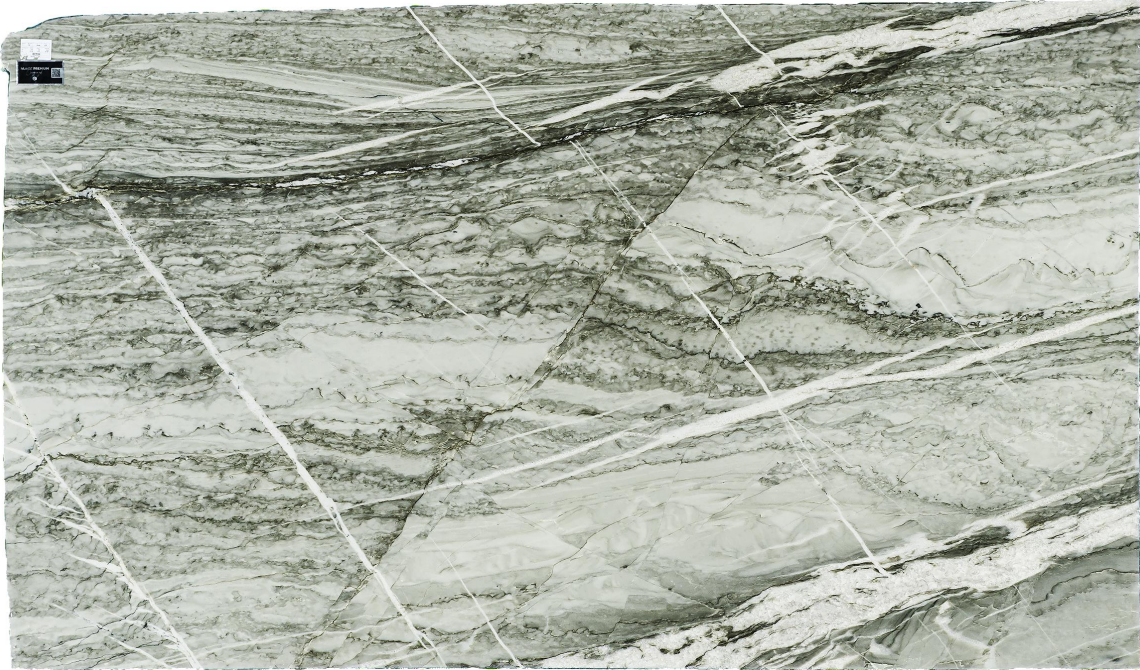

Nuage Premium

Slab Details

Material	Quartzite
Thickness:	3CM
Finish:	Polished
Size:	131" x 77" 69.1ft²
Item ID:	B0325411
Slab#:	10

ATLANTA

129 Armour Drive, Atlanta, GA 30324
404-745-3000

bottegestone.com

CHARLOTTE

1200 - M Westinghouse Blvd, Charlotte, NC 28273
980-237-3700

info@bottegestone.com