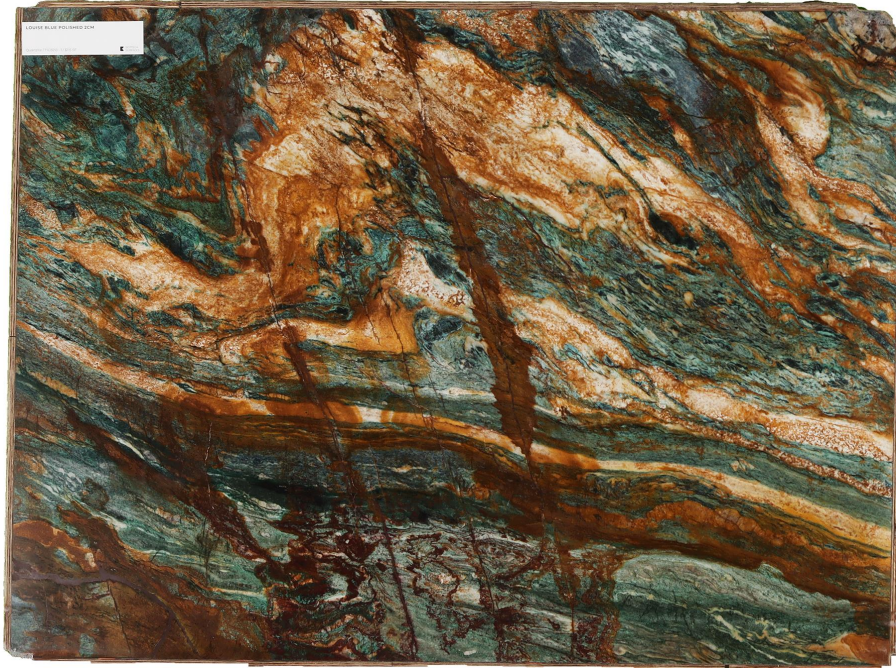

Louise Blue

Slab Details

Material	Quartzite
Thickness:	2CM
Finish:	Polished
Size:	80" x 60.5" 32.5ft ²
Item ID:	B0512297
Slab#:	1

ATLANTA

129 Armour Drive, Atlanta, GA 30324
404-745-3000

CHARLESTON

3235 Industry Dr, North Charleston, SC 29418
843-407-0812