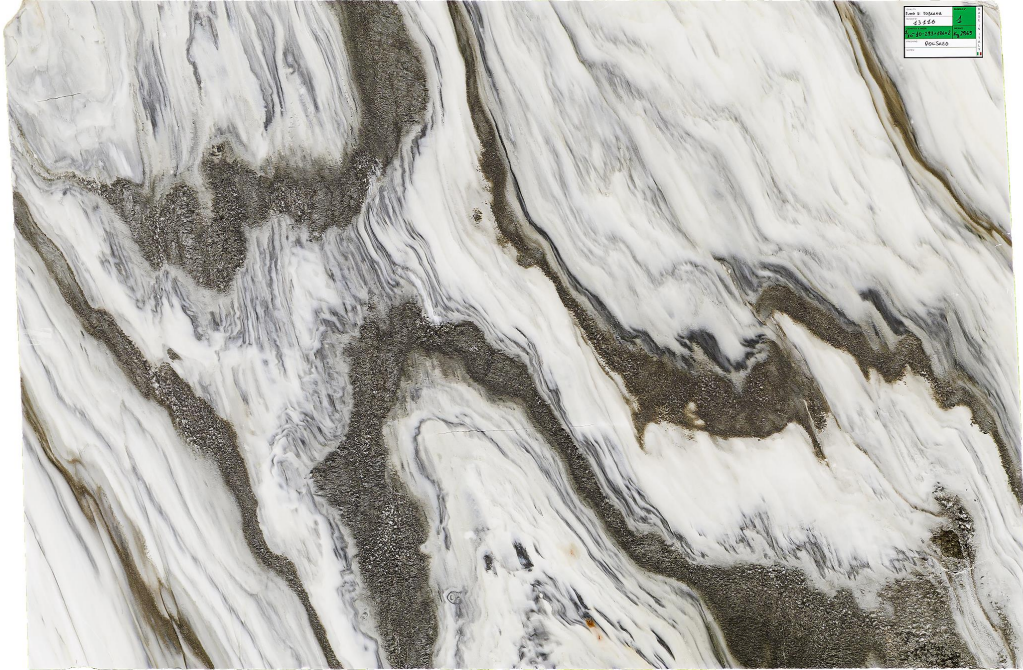

Fumo Di Toscana

Slab Details

Material	Marble
Thickness:	2CM
Finish:	Polished
Size:	114" x 77" 60.1ft²
Item ID:	B0339598
Slab#:	1

ATLANTA

129 Armour Drive, Atlanta, GA 30324
404-745-3000

bottegestone.com

CHARLOTTE

1200 - M Westinghouse Blvd, Charlotte, NC 28273
980-237-3700

info@bottegestone.com