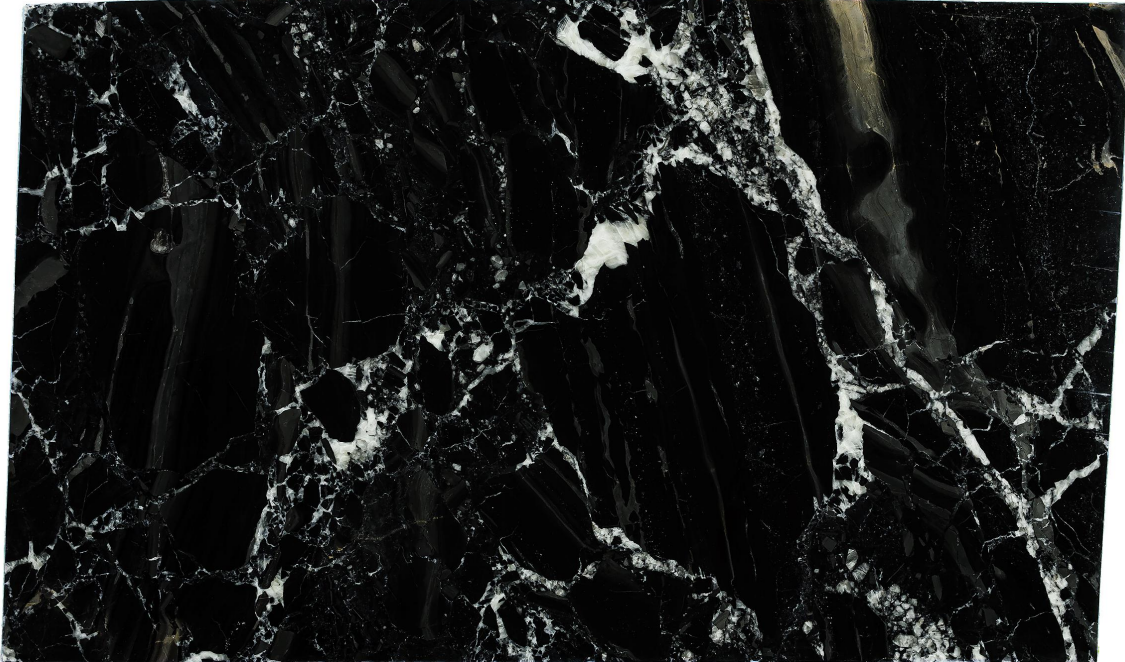

## Constantine

---

### Slab Details

|            |                              |
|------------|------------------------------|
| Material   | Quartzite                    |
| Thickness: | 3CM                          |
| Finish:    | Polished                     |
| Size:      | 128" x 77" 68ft <sup>2</sup> |
| Item ID:   | B0325389                     |
| Slab#:     | 21                           |