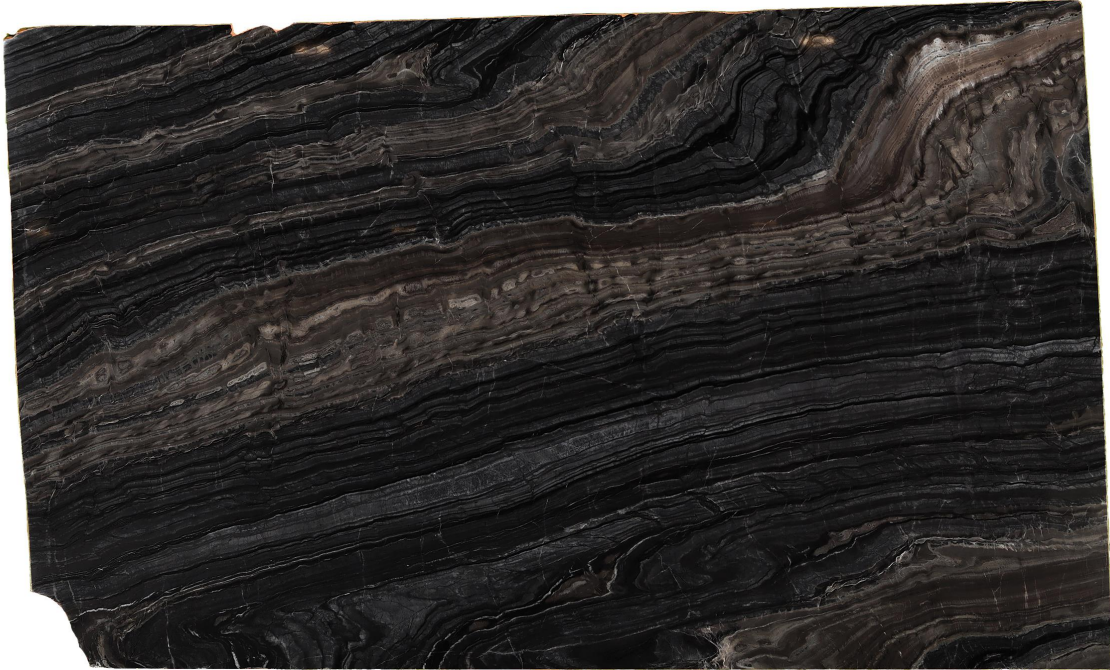

## Silver Wave

---

### Slab Details

Material	Marble
Thickness:	3CM
Finish:	Polished
Size:	119" x 71" 58.3ft <sup>2</sup>
Item ID:	B0454676
Slab#:	1