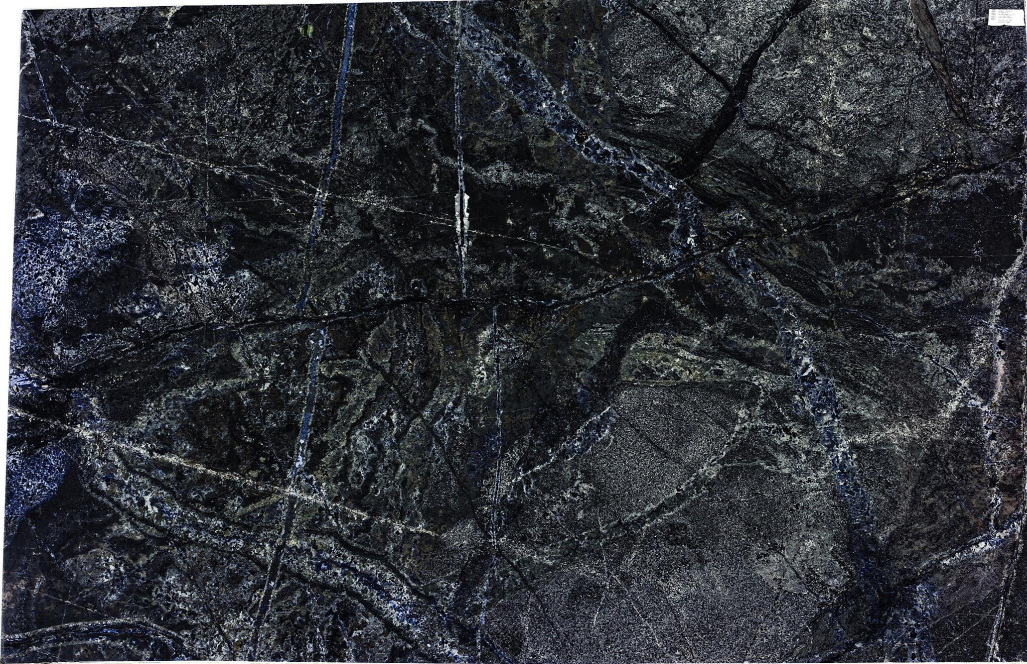

Victoria Blue

Slab Details

Material	Granite
Thickness:	3CM
Finish:	Polished
Size:	124" x 80" 68.8ft ²
Item ID:	B0317638
Slab#:	13

ATLANTA

129 Armour Drive, Atlanta, GA 30324
404-745-3000

bottegestone.com

CHARLOTTE