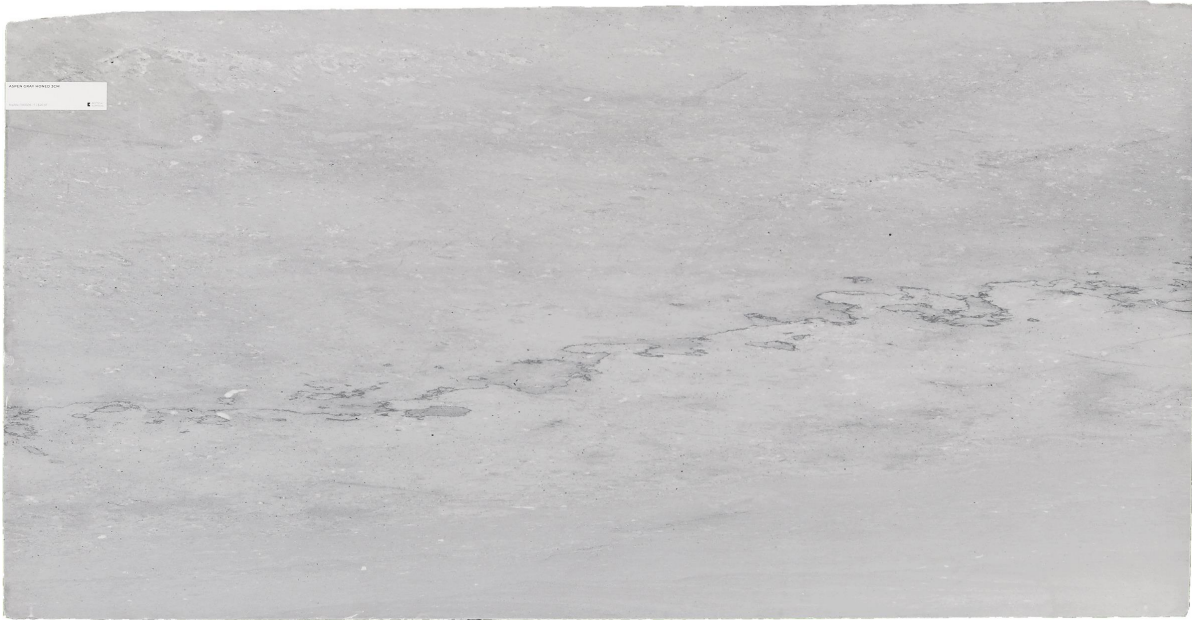

## Aspen Gray

---

### Slab Details

Material	Marble
Thickness:	3CM
Finish:	Honed
Size:	129" x 66" 58.4ft <sup>2</sup>
Item ID:	B0486112
Slab#:	7