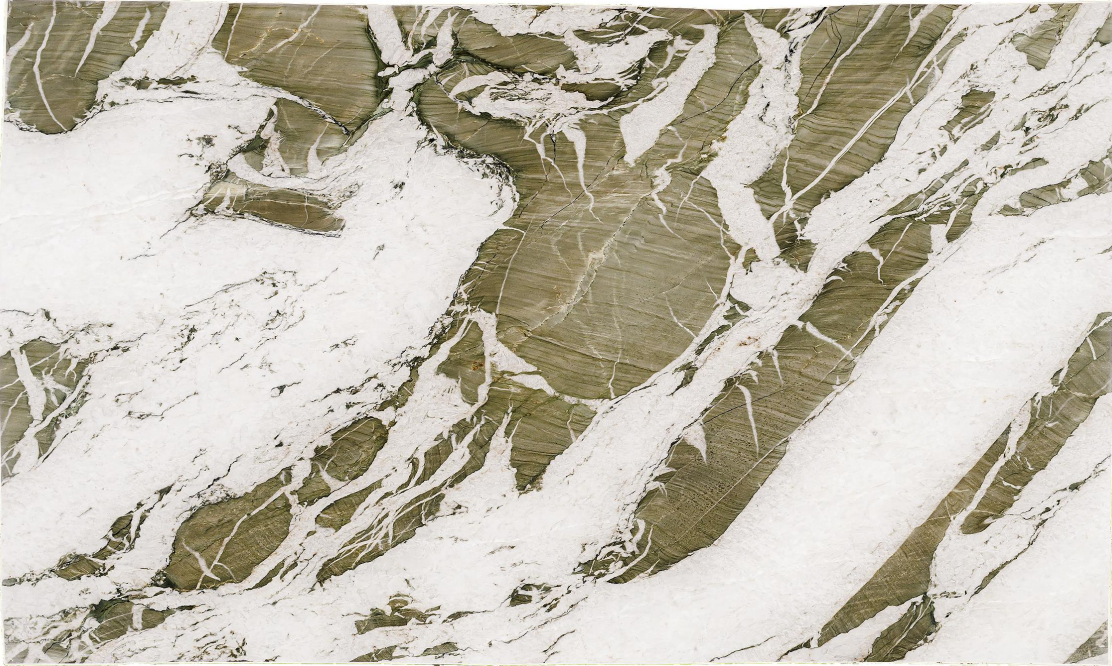

Pagini

Slab Details

Material	Quartzite
Thickness:	3CM
Finish:	Polished
Size:	130" x 78" 70.1ft ²
Item ID:	B0349309
Slab#:	44

ATLANTA

129 Armour Drive, Atlanta, GA 30324
404-745-3000

bottegestone.com

CHARLOTTE