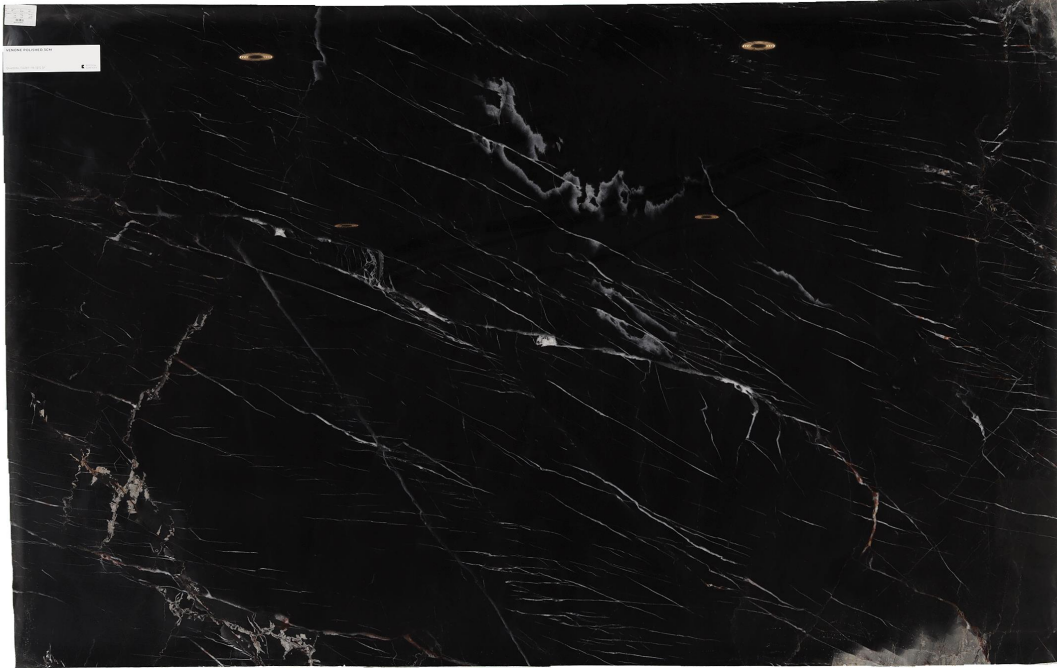

Venone

Slab Details

Material	Quartzite
Thickness:	3CM
Finish:	Polished
Size:	120" x 75.5" 61.5ft ²
Item ID:	B0489939
Slab#:	19

ATLANTA

129 Armour Drive, Atlanta, GA 30324
404-745-3000

bottegestone.com

CHARLOTTE