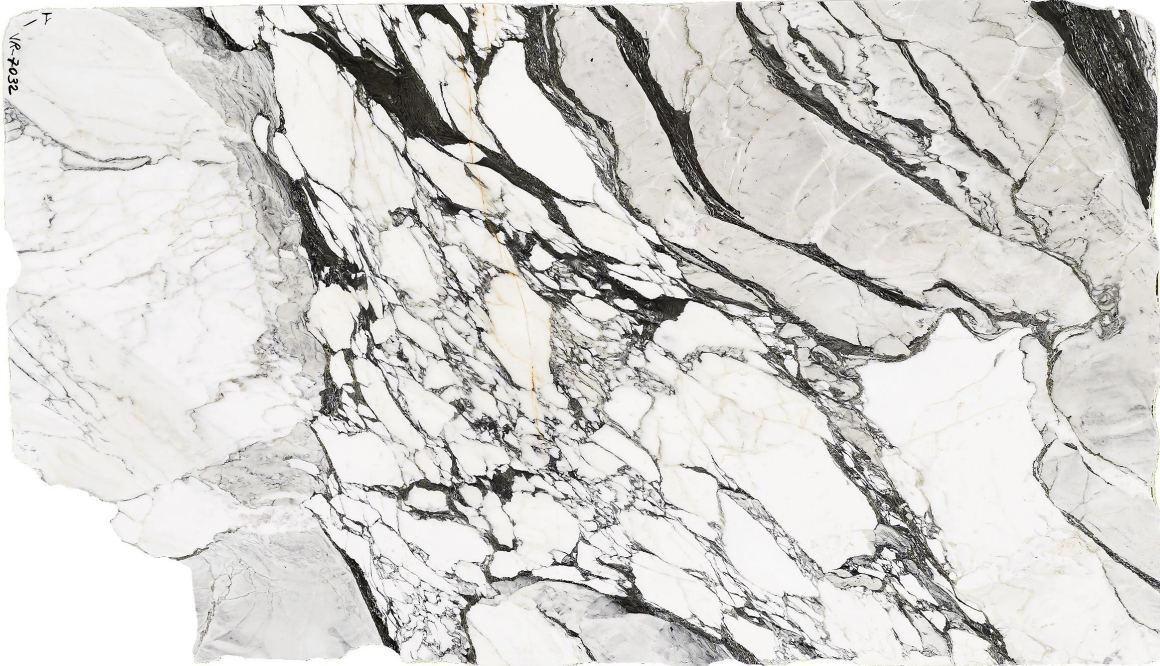

Corchia Paonazzo

Slab Details

Material	Marble
Thickness:	2CM
Finish:	Polished
Size:	123" x 69" 56ft ²
Item ID:	B0363066
Slab#:	1

ATLANTA

129 Armour Drive, Atlanta, GA 30324
404-745-3000

bottegestone.com

CHARLOTTE