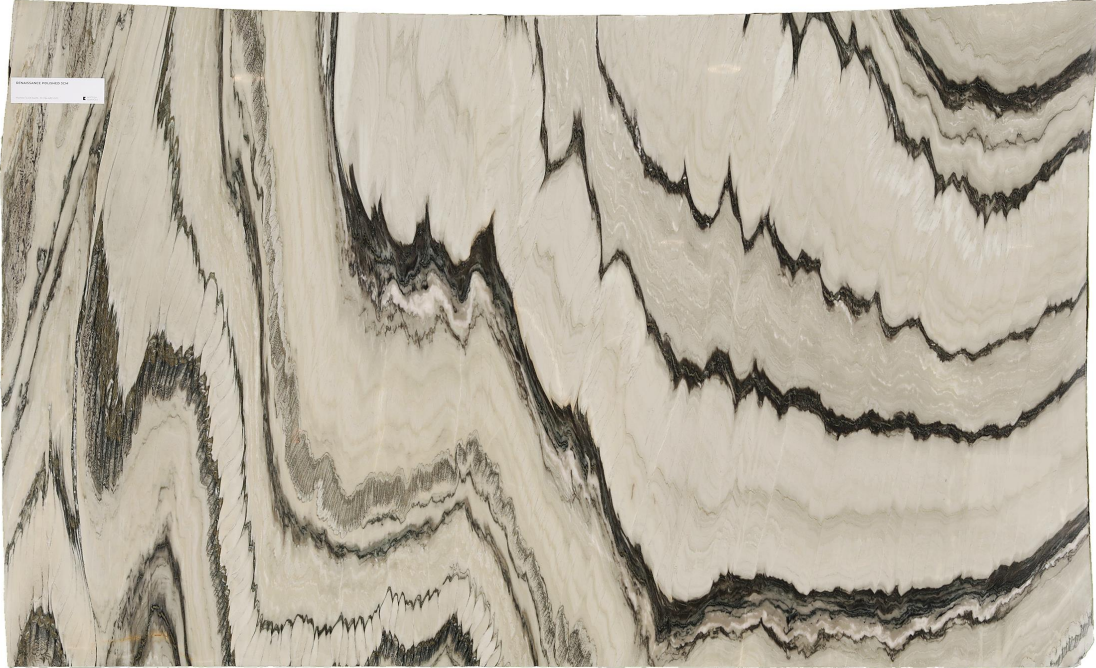

Renaissance

Slab Details

Material	Dolomite
Thickness:	3CM
Finish:	Polished
Size:	127" x 77" 67.7ft²
Item ID:	B0419764
Slab#:	10

ATLANTA

129 Armour Drive, Atlanta, GA 30324
404-745-3000

bottegestone.com

CHARLOTTE

1200 - M Westinghouse Blvd, Charlotte, NC 28273
980-237-3700

info@bottegestone.com