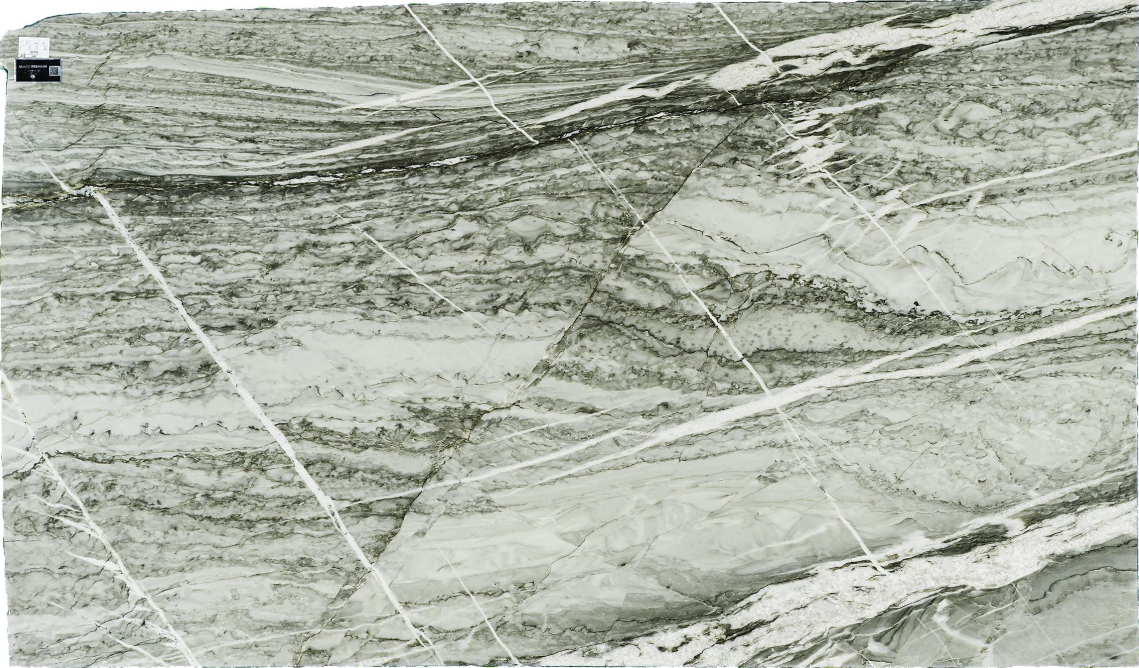

Nuage Premium

Slab Details

Material	Quartzite
Thickness:	3CM
Finish:	Polished
Size:	131" x 77" 69.1ft ²
Item ID:	B0325411
Slab#:	10

ATLANTA

129 Armour Drive, Atlanta, GA 30324
404-745-3000

bottegestone.com