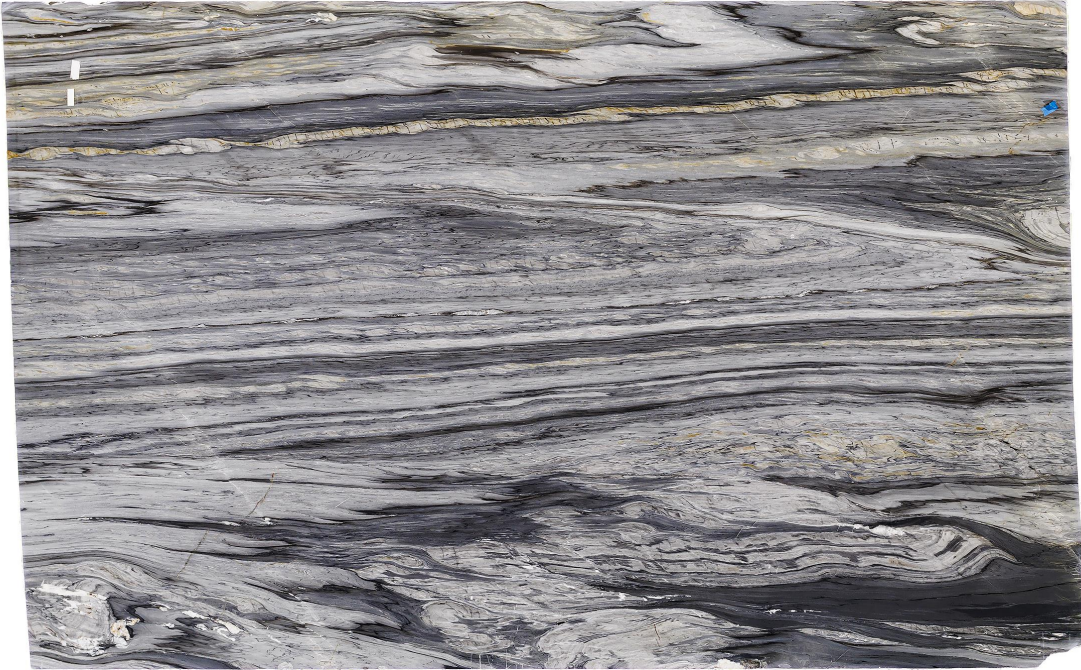

Calacatta Cielo Premium

Slab Details

Material	Marble
Thickness:	3CM
Finish:	Honed
Size:	119" x 76" 63ft ²
Item ID:	B0664
Slab#:	33

ATLANTA

129 Armour Drive, Atlanta, GA 30324
404-745-3000

bottegestone.com

CHARLOTTE