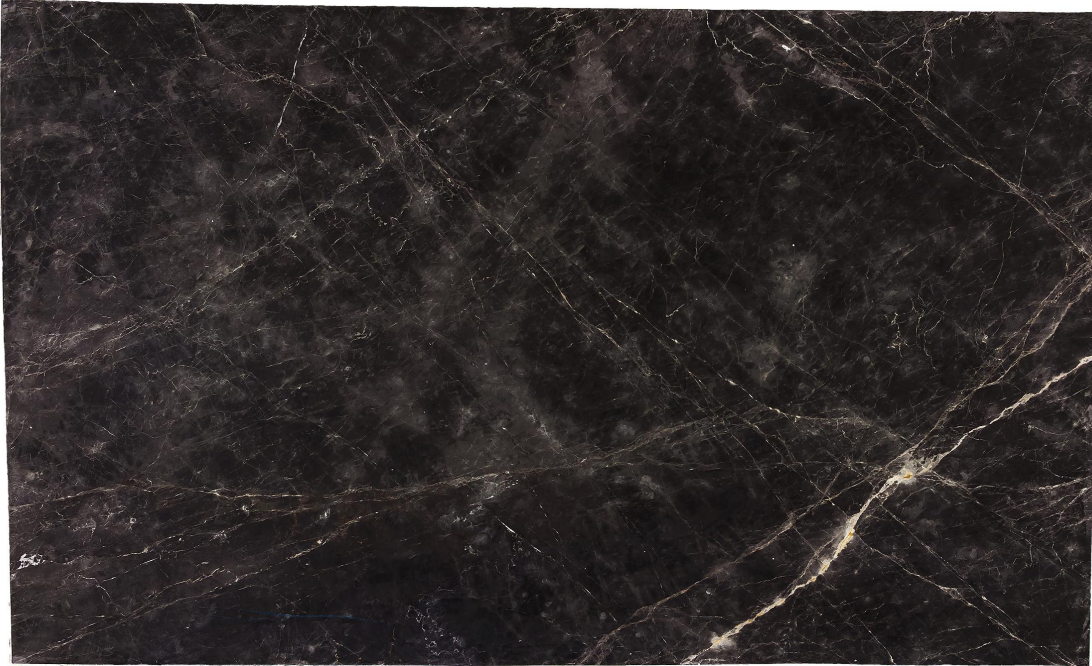

Claros Grey

Slab Details

Material	Marble
Thickness:	2CM
Finish:	Polished
Size:	116" x 71" 56.6ft ²
Item ID:	B057696
Slab#:	36

ATLANTA

129 Armour Drive, Atlanta, GA 30324
404-745-3000

bottegestone.com

CHARLOTTE