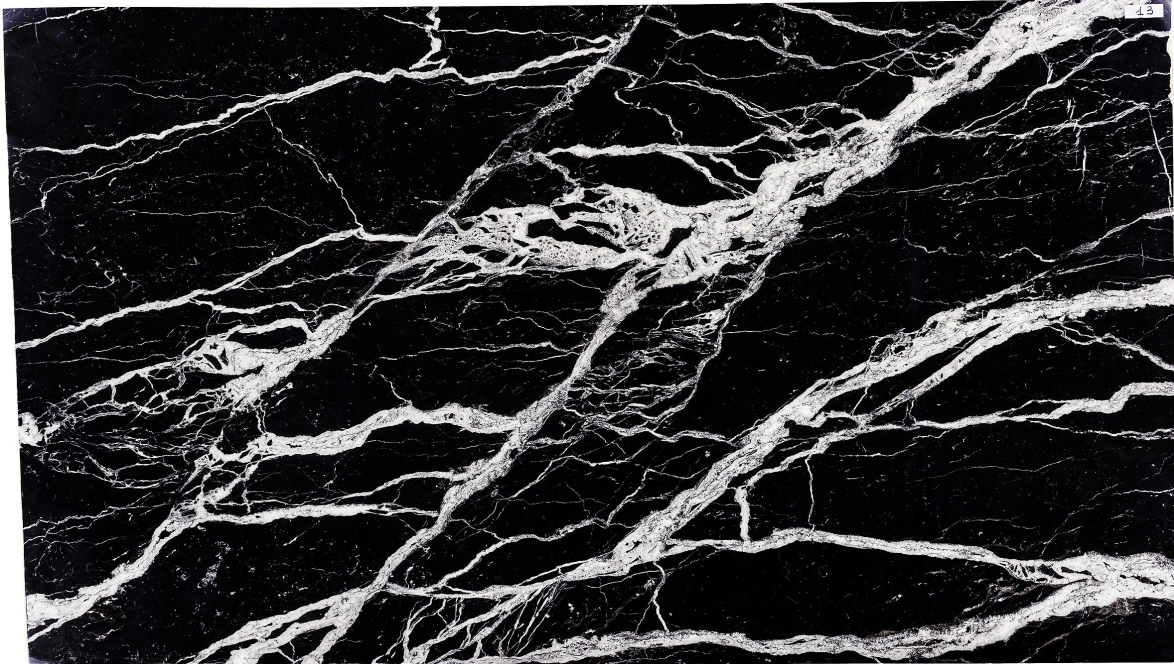

## Calacatta Black

---

### Slab Details

Material	Marble
Thickness:	3CM
Finish:	Polished
Size:	125" x 71" 61ft <sup>2</sup>
Item ID:	B0339535
Slab#:	13