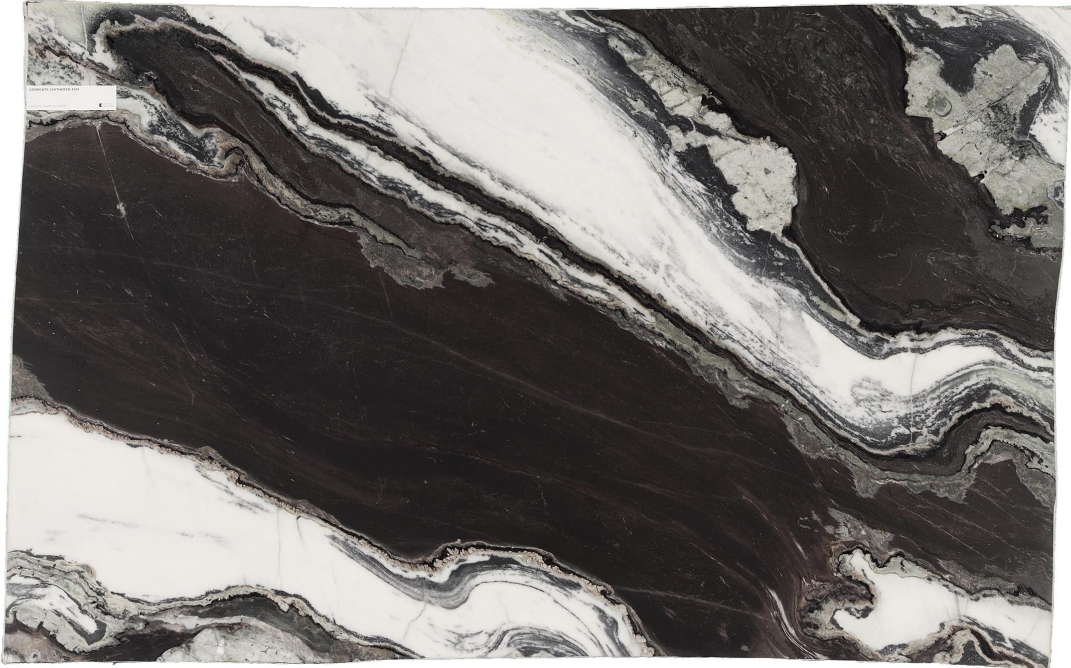

Corrente

Slab Details

Material	Dolomite
Thickness:	3CM
Finish:	Leathered
Size:	128" x 81" 69.6ft ²
Item ID:	B0489928
Slab#:	37

ATLANTA

129 Armour Drive, Atlanta, GA 30324
404-745-3000

bottegestone.com

CHARLOTTE