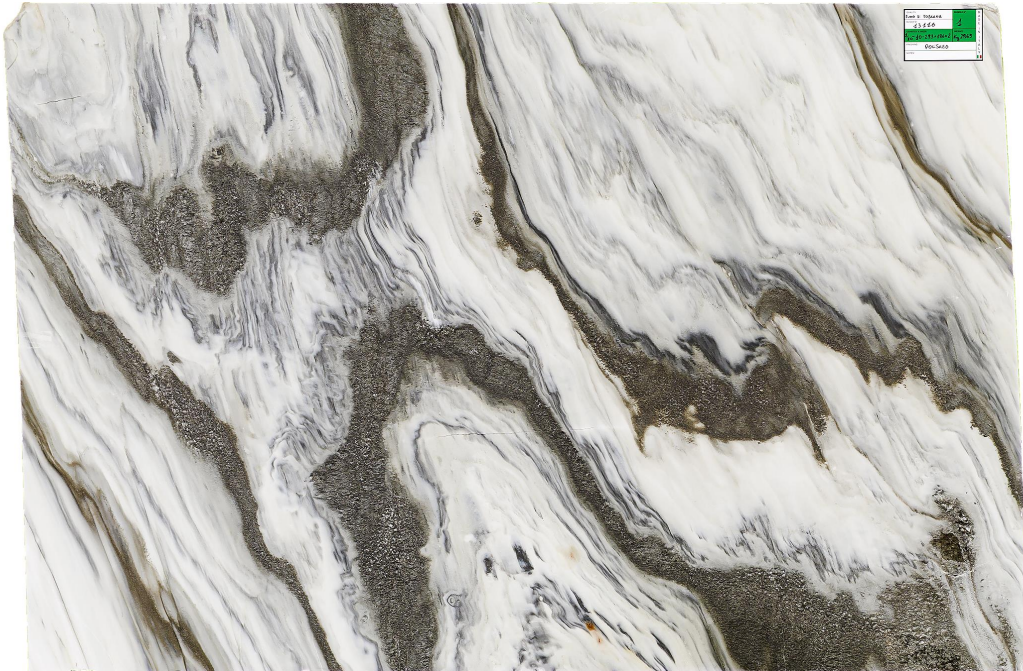

Fumo Di Toscana

Slab Details

Material	Marble
Thickness:	2CM
Finish:	Polished
Size:	114" x 77" 60.1ft ²
Item ID:	B0339598
Slab#:	1

ATLANTA

129 Armour Drive, Atlanta, GA 30324
404-745-3000

bottegestone.com

CHARLOTTE