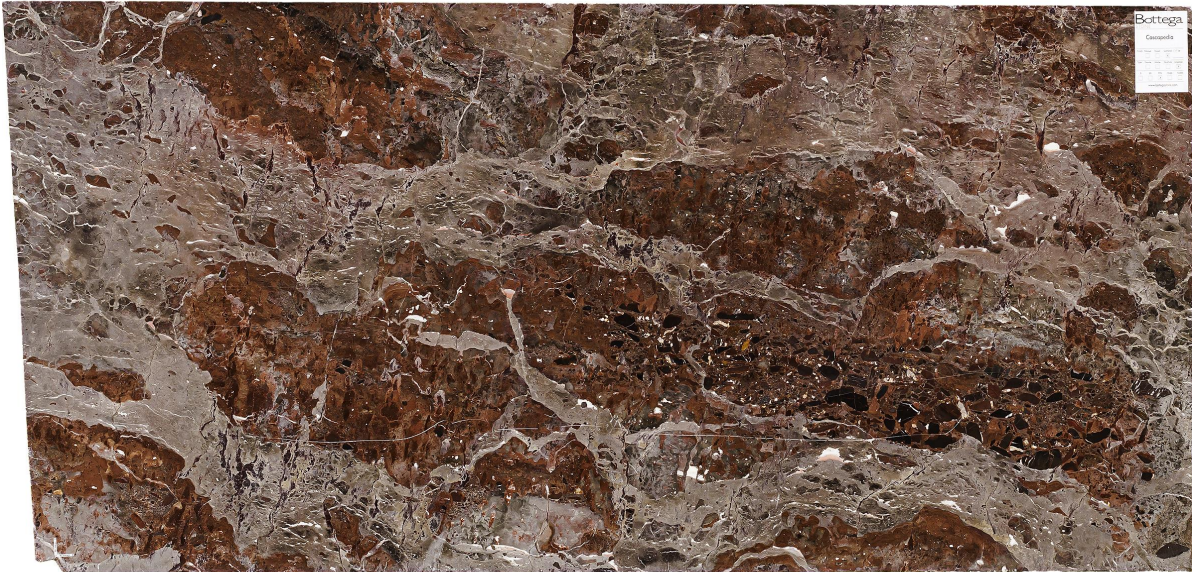

Cascapedia

Slab Details

Material	Marble
Thickness:	3CM
Finish:	Leathered
Size:	121" x 59" 49.3ft ²
Item ID:	B0900
Slab#:	03

ATLANTA

129 Armour Drive, Atlanta, GA 30324
404-745-3000

bottegestone.com

CHARLOTTE