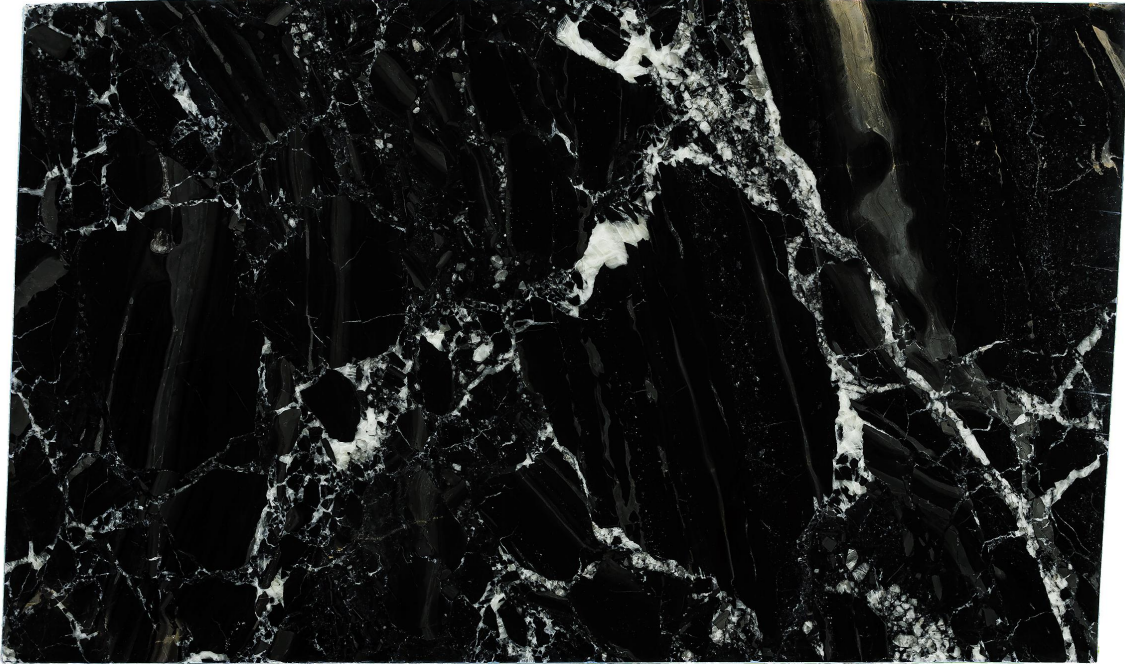

Constantine

Slab Details

Material	Quartzite
Thickness:	3CM
Finish:	Polished
Size:	128" x 77" 68ft ²
Item ID:	B0325389
Slab#:	21

ATLANTA

129 Armour Drive, Atlanta, GA 30324
404-745-3000

bottegestone.com

CHARLOTTE