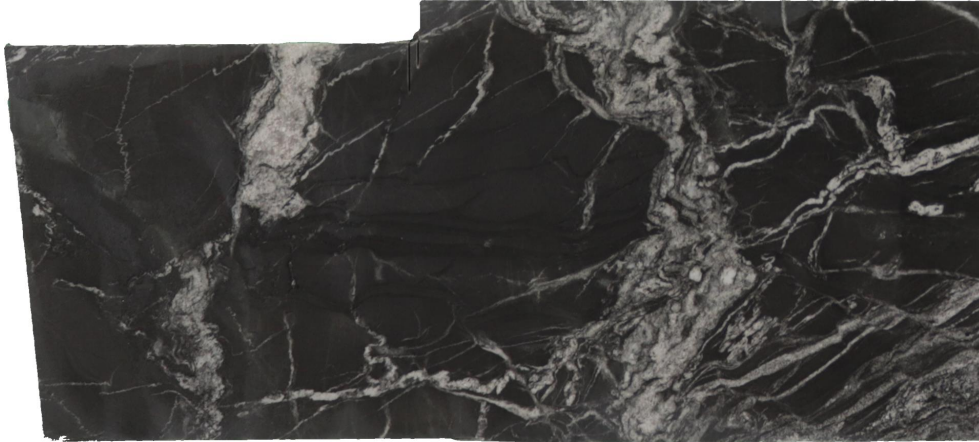

Black Forest

Slab Details

Material	Granite
Usable Area	10.4 ft ²
Width	62.45"
Height	28.25"
Thickness	3cm
Inventory ID	Black Forest Rem. -1

Avrio Surfaces

Phone: 425-242-7117 Address: 9289 151st Ave NE, Redmond, WA 98052