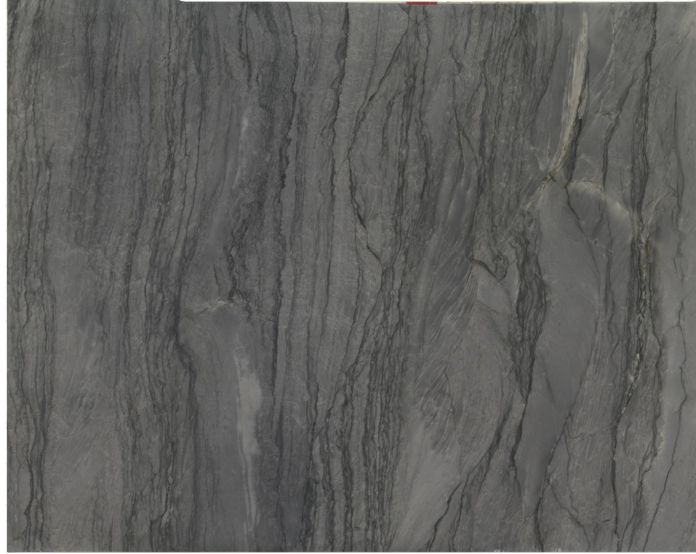

## Gray Canyon

### Slab Details

---

Material	Quartzite
Usable Area	28.5 ft <sup>2</sup>
Width	73.23"
Height	57.84"
Thickness	3cm
Inventory ID	13315