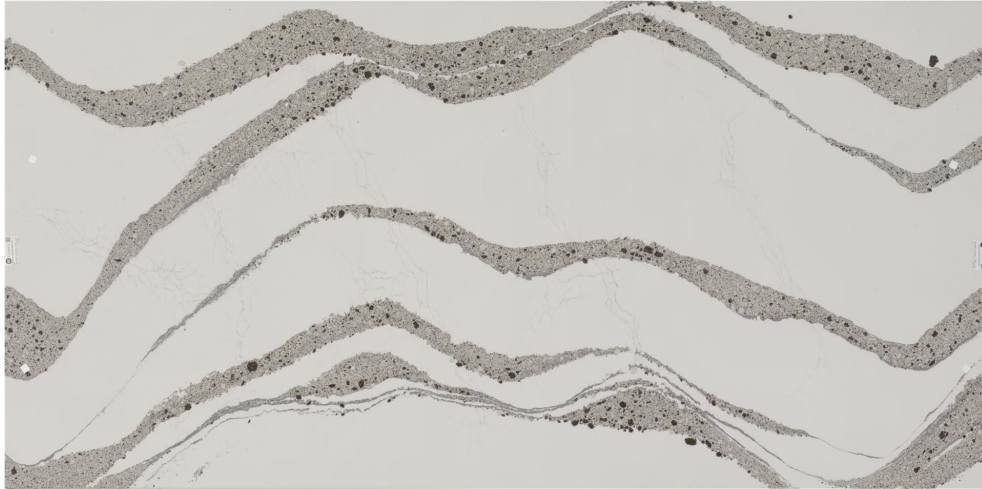

Annicca

Slab Details

Material	Quartz
Usable Area	0 ft ²
Width	131.88"
Height	65.56"
Thickness	3cm
Inventory ID	13622

Avrio Surfaces

Phone: 425-242-7117 Address: 9289 151st Ave NE, Redmond, WA 98052

<https://www.avriosurfaces.com>