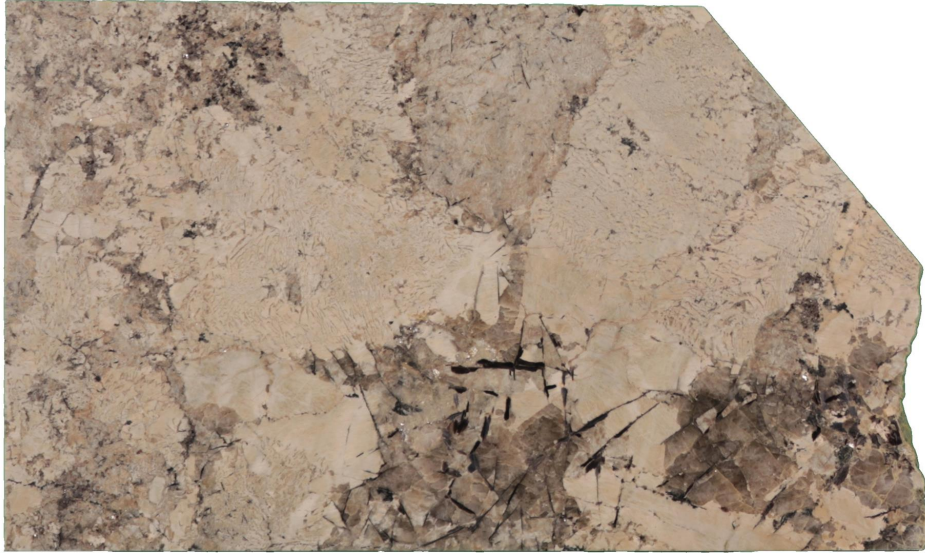

Vintage

Slab Details

Material	Granite
Usable Area	0 ft ²
Width	61.86"
Height	36.86"
Thickness	3cm
Inventory ID	11441

Avrio Surfaces

Phone: 425-242-7117 Address: 9289 151st Ave NE, Redmond, WA 98052

<https://www.avriosurfaces.com>