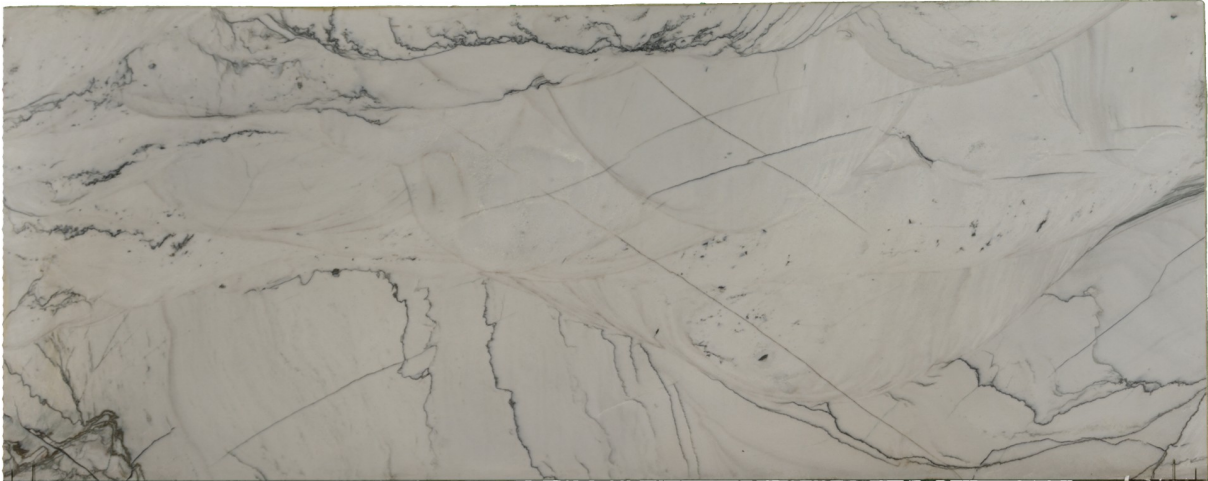

Infinity White

Slab Details

Material	Quartzite
Size	128" x 51" 0ft ²
Thickness	2cm
Inventory ID	15350

Avrio Surfaces

Phone: 425-242-7117 Address: 9289 151st Ave NE, Redmond, WA 98052

<https://www.avriosurfaces.com>