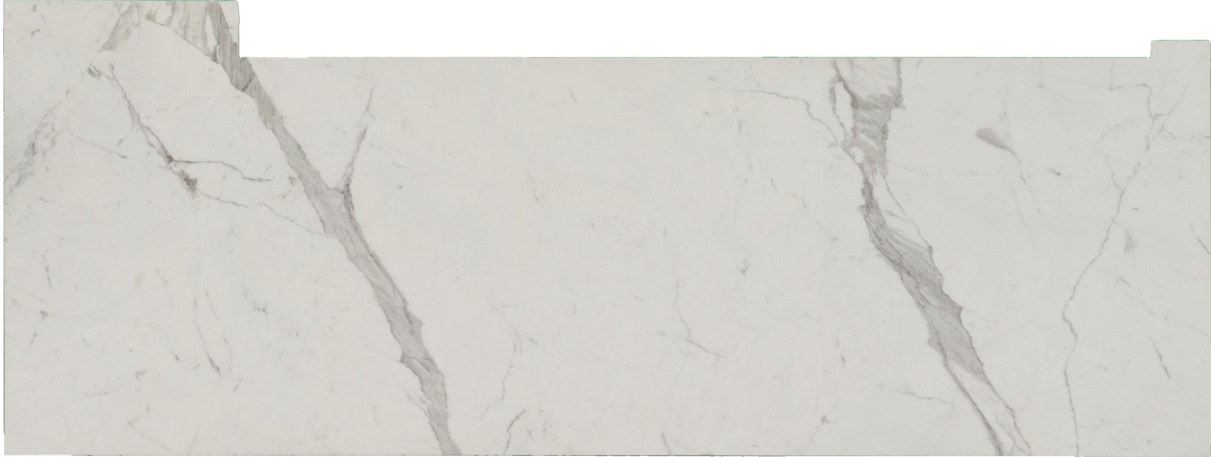

Statuario Silver

Slab Details

Material	Porcelain
Size	128" x 48" 0ft ²
Thickness	12mm
Inventory ID	12138

Avrio Surfaces

Phone: 425-242-7117 Address: 9289 151st Ave NE, Redmond, WA 98052

<https://www.avriosurfaces.com>