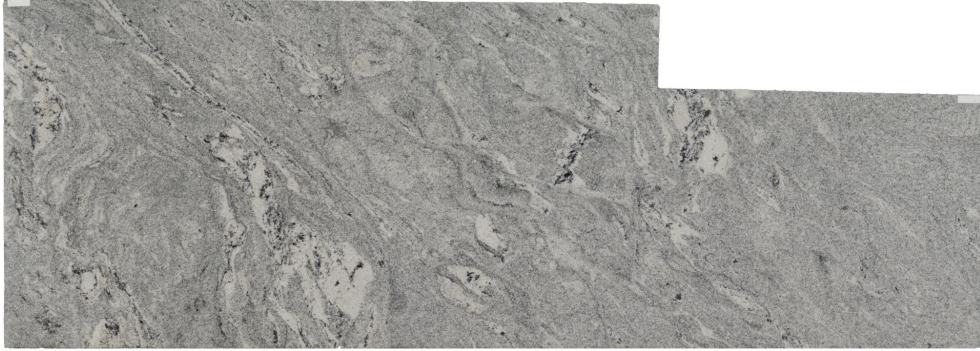

Smoky White

Slab Details

Material	Granite
Usable Area	0 ft ²
Width	132.56"
Height	47.32"
Thickness	3cm
Inventory ID	12232

Avrio Surfaces

Phone: 425-242-7117 Address: 9289 151st Ave NE, Redmond, WA 98052

<https://www.avriosurfaces.com>