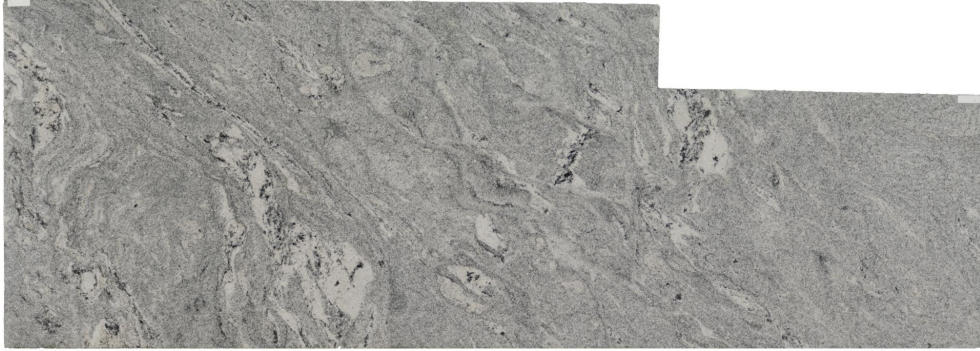

Smoky White

Slab Details

Material	Granite
Size	132" x 46" 0ft ²
Thickness	3cm
Inventory ID	12232

Avrio Surfaces

Phone: 425-242-7117 Address: 9289 151st Ave NE, Redmond, WA 98052

<https://www.avriosurfaces.com>