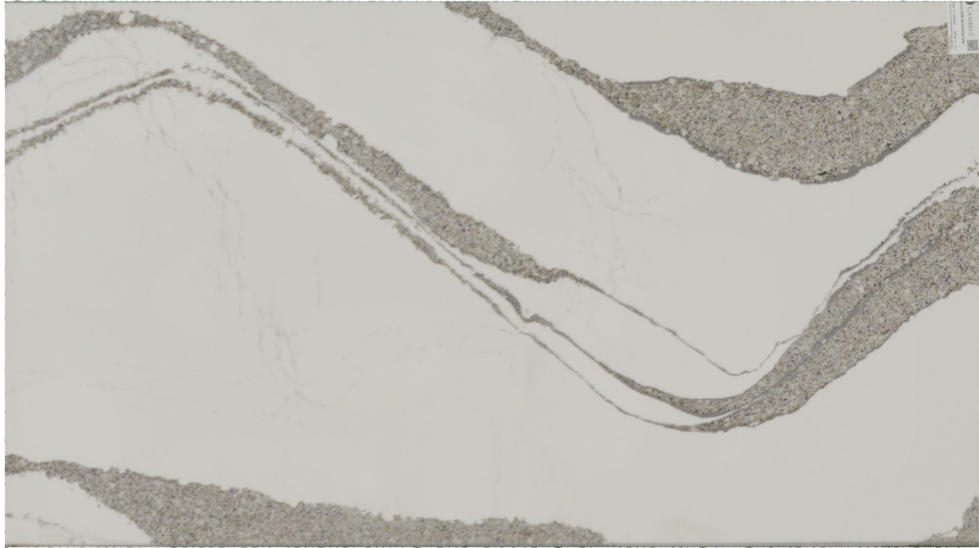

Annicca

Slab Details

Material	Quartz
Size	60" x 33" 0ft ²
Thickness	3cm
Inventory ID	15731

Avrio Surfaces

Phone: 425-242-7117 Address: 9289 151st Ave NE, Redmond, WA 98052

<https://www.avriosurfaces.com>