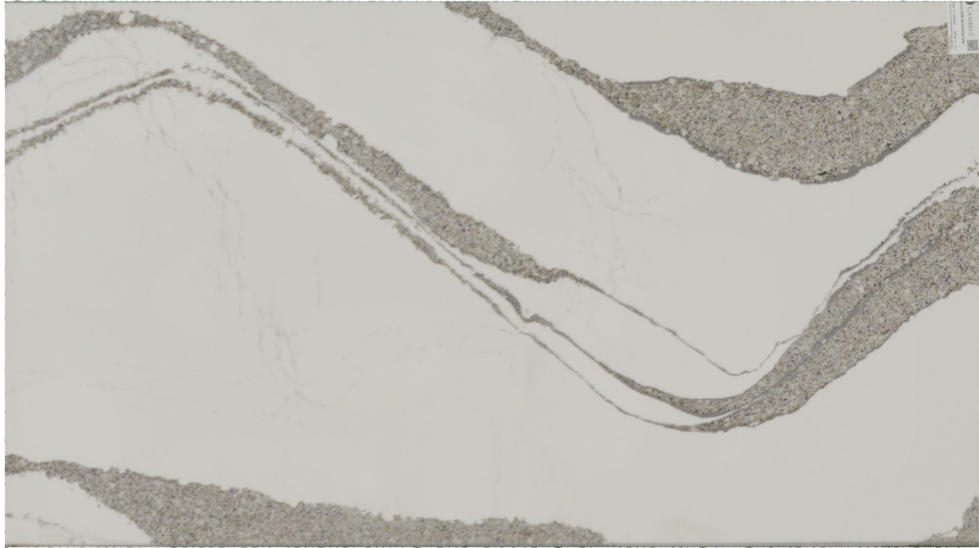

Annicca

Slab Details

Material	Quartz
Usable Area	0 ft ²
Width	60.18"
Height	33.48"
Thickness	3cm
Inventory ID	15731

Avrio Surfaces

Phone: 425-242-7117 Address: 9289 151st Ave NE, Redmond, WA 98052

<https://www.avriosurfaces.com>