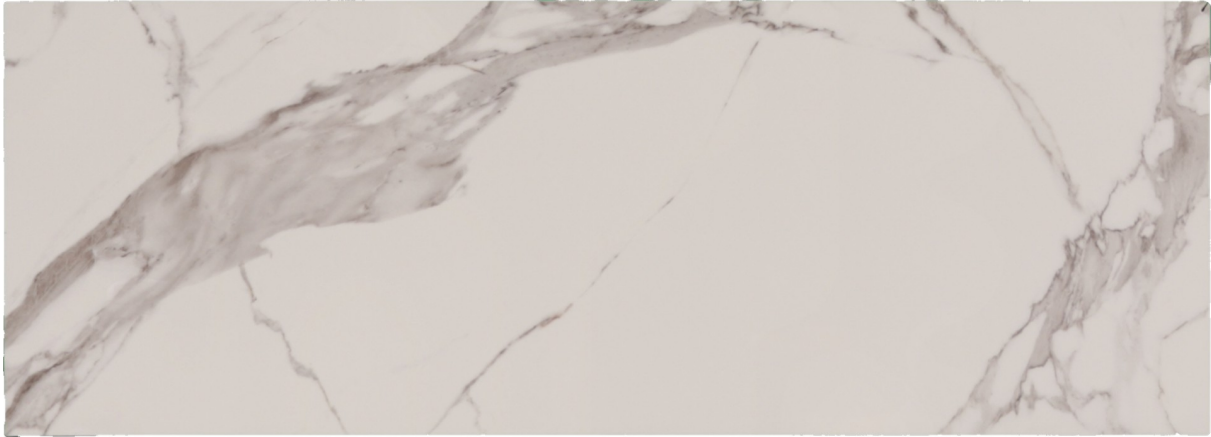

## Statuario Silver

### Slab Details

---

Material	Porcelain
Size	58" x 21" 0ft <sup>2</sup>
Thickness	12mm
Inventory ID	11387