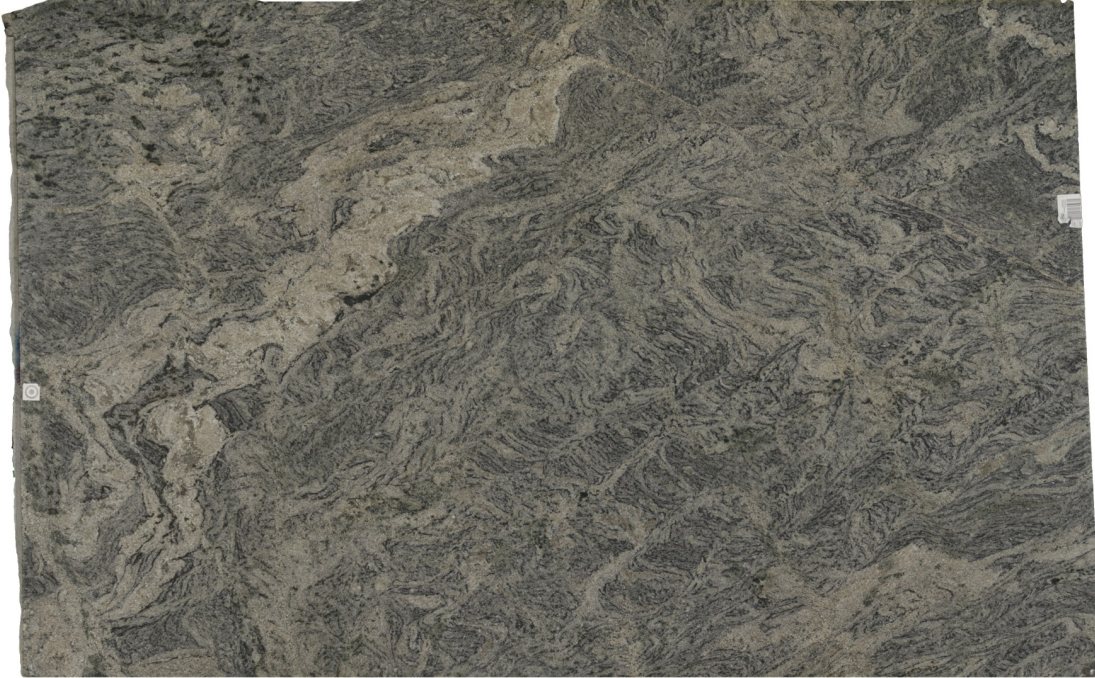

White Alamo

Slab Details

Material	Granite
Size	122" x 78" 0ft ²
Thickness	3cm
Inventory ID	12966

Avrio Surfaces

Phone: 425-242-7117 Address: 9289 151st Ave NE, Redmond, WA 98052

<https://www.avriosurfaces.com>