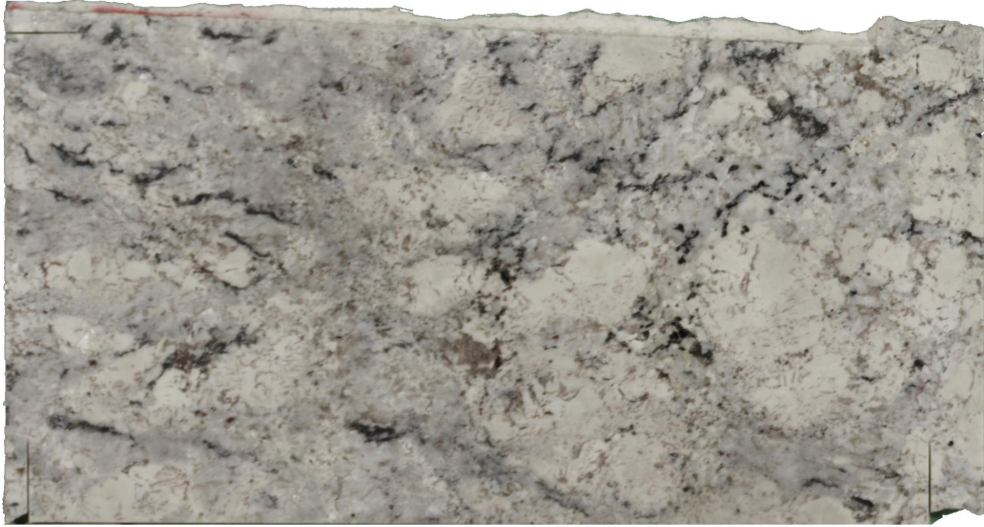

White Iced

Slab Details

Material	Granite
Size	50" x 25" 0ft ²
Thickness	3cm
Inventory ID	15520

Avrio Surfaces

Phone: 425-242-7117 Address: 9289 151st Ave NE, Redmond, WA 98052

<https://www.avriosurfaces.com>