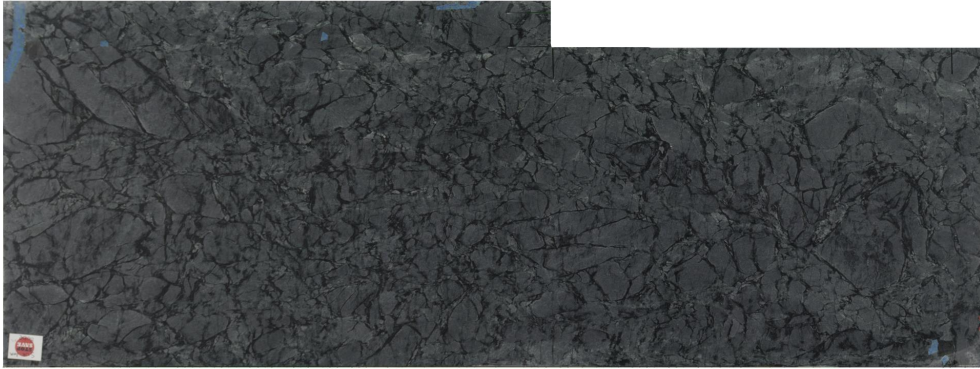

Black Julia

Slab Details

Material	Soapstone
Size	119" x 44" 0ft ²
Thickness	3cm
Inventory ID	16065

Avrio Surfaces

Phone: 425-242-7117 Address: 9289 151st Ave NE, Redmond, WA 98052

<https://www.avriosurfaces.com>