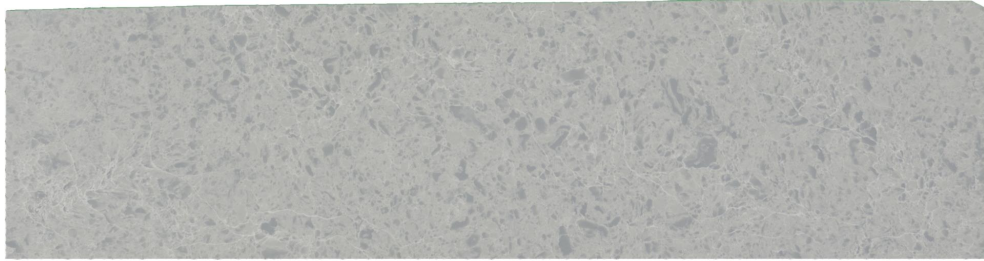

Ribera

Slab Details

Material	Quartz
Size	88" x 23" 0ft ²
Thickness	3cm
Inventory ID	14536

Avrio Surfaces

Phone: 425-242-7117 Address: 9289 151st Ave NE, Redmond, WA 98052

<https://www.avriosurfaces.com>