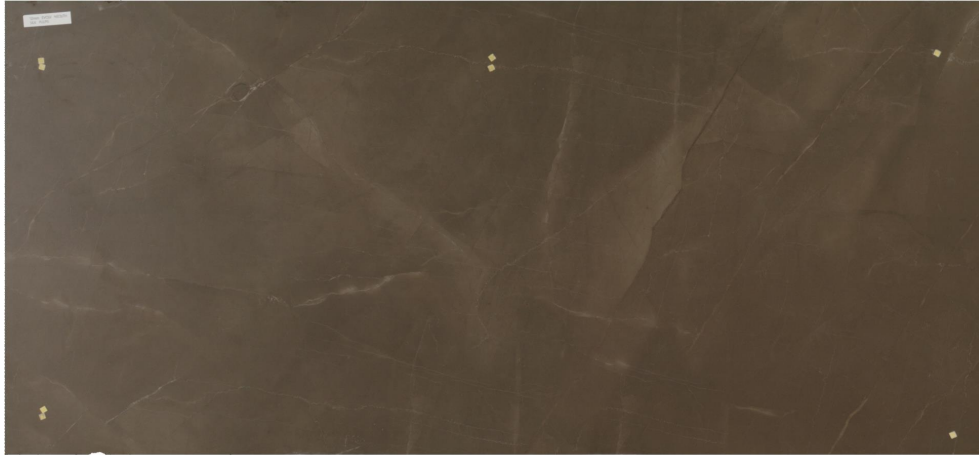

Pulpis

Slab Details

Material	Compact Surface
Size	82" x 38" 0ft ²
Thickness	12mm
Inventory ID	17630

Avrio Surfaces

Phone: 425-242-7117 Address: 9289 151st Ave NE, Redmond, WA 98052

<https://www.avriosurfaces.com>